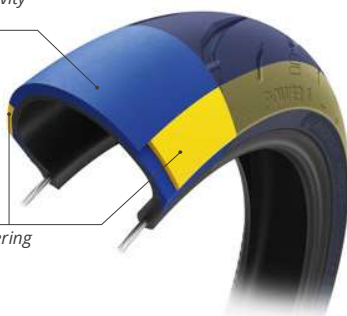

TRACK ROAD

Better grip & longevity
68%

Better grip & cornering
2x16%

Better grip & longevity
55%

Better grip & cornering
2x22.5%

MICHELIN
PREMIUM TOUCH
DESIGN

MICHELIN
SILICA
TECHNOLOGY

MICHELIN
RADIAL-X EVO
TECHNOLOGY

MICHELIN
ARAMID SHIELD
TECHNOLOGY

MICHELIN
2CT+
TECHNOLOGY

Size	TL/TT	CAI
110/70 ZR 17 M/C (54W)	TL	871271
120/70 ZR 17 M/C (58W)	TL	988009

Size	TL/TT	CAI
140/70 ZR 17 M/C (66W)	TL	534403
150/60 ZR 17 M/C (66W)	TL	662526
160/60 ZR 17 M/C (69W)	TL	373375
180/55 ZR 17 M/C (73W)	TL	691318
190/50 ZR 17 M/C (73W)	TL	822275
190/55 ZR 17 M/C (75W)	TL	904688
200/55 ZR 17 M/C (78W)	TL	946862
240/45 ZR 17 M/C (82W)	TL	508330